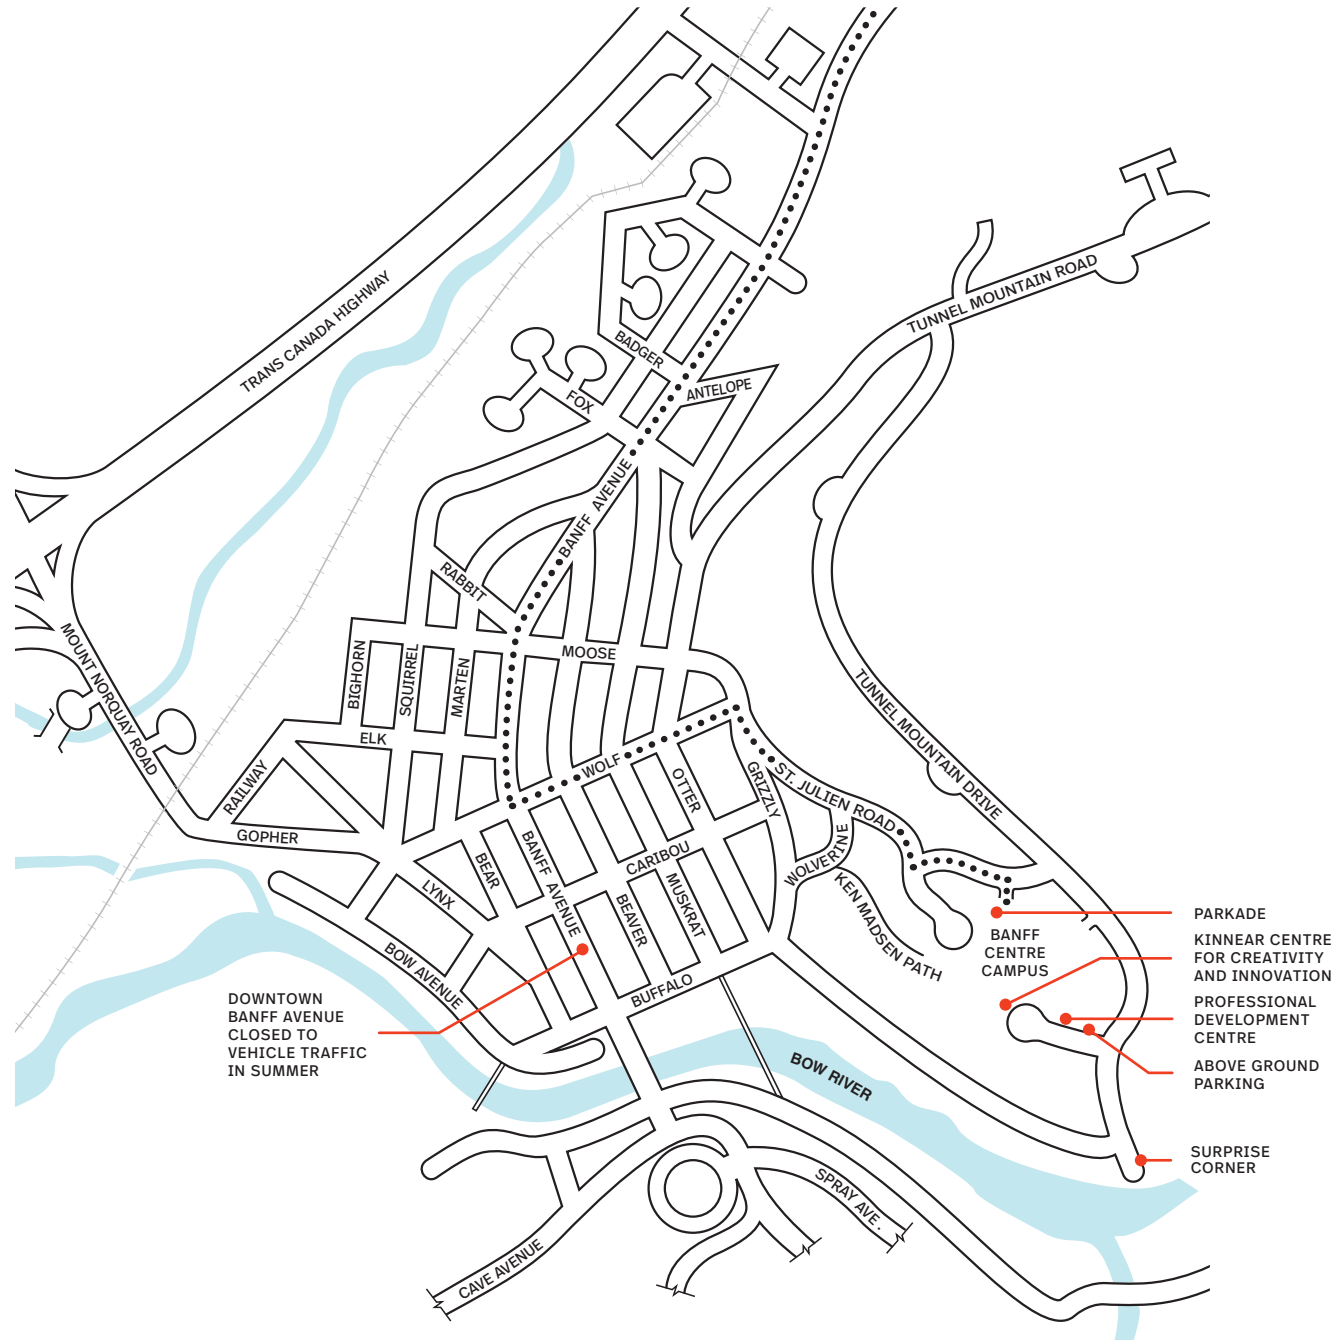

# Getting to Banff Centre

107 Tunnel Mountain Drive Banff, Alberta, Canada

## Directions

- Take the Banff Avenue Exit from the Trans Canada Hwy 1
  - If you are coming from Calgary turn left at the stop sign
  - If you are coming from the West (British Columbia or Lake Louise) exit to the right and continue right.
- Stay on this road (Banff Avenue) until you reach the 3rd set of lights (Wolf Street intersection) and turn left onto Wolf Street.
- At the stop sign turn right onto Beaver Street.
- Turn left onto Buffalo Street. Follow this road uphill.

## To Parkade

- Take the third left turn past the viewpoint of the Banff Springs Hotel (Surprise Corner).
- Take the next left. As you enter campus, you will find two levels of underground parking to your right.