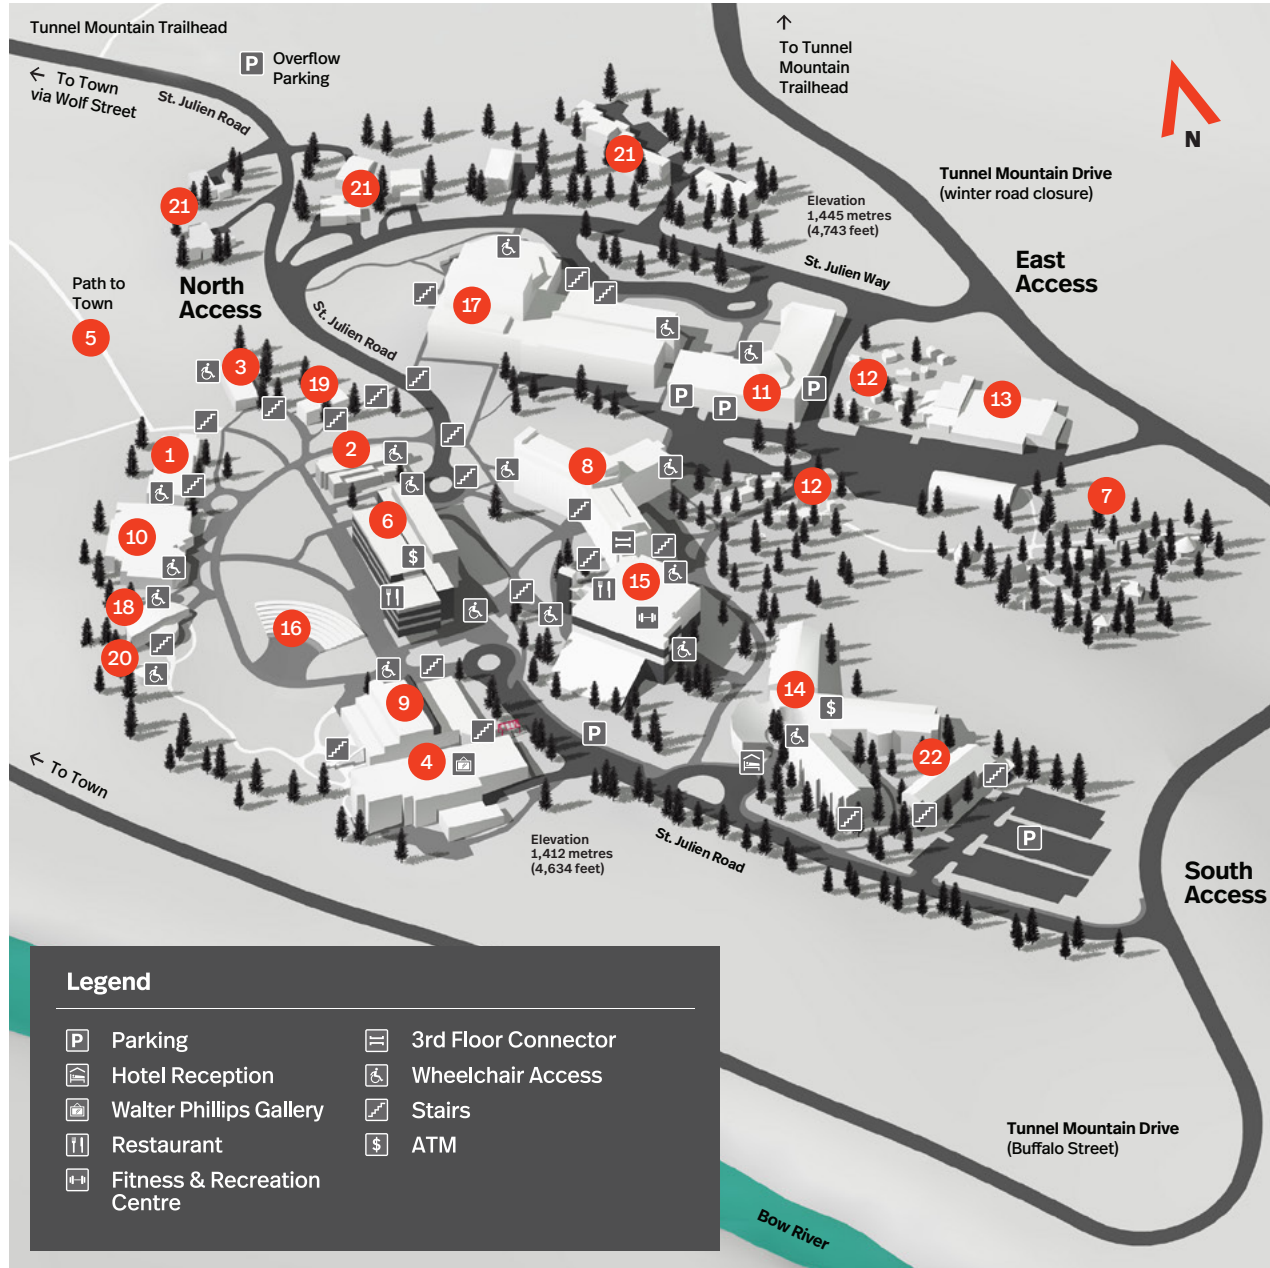

## Directions

- Take the Banff Avenue Exit from the Trans Canada Hwy 1
  - If you are coming from Calgary turn left at the stop sign
  - If you are coming from the West (British Columbia or Lake Louise) exit to the right and continue right.
- Stay on this road (Banff Avenue) until you reach the 3rd set of lights (Wolf Street intersection) and turn left onto Wolf Street.
- At the stop sign turn right onto Beaver Street.
- Turn left onto Buffalo Street. Follow this road uphill.

## To Parkade

- Take the third left turn past the viewpoint of the Banff Springs Hotel (Surprise Corner).
- Take the next left. As you enter campus, you will find two levels of underground parking to your right.

# Getting Around Campus

banffcentre.ca | 403.762.6100

- 1 Corbett Hall**
- 2 Donald Cameron Centre**  
Administration Offices
- 3 Farrally Hall**
- 4 Glyde Hall**  
Walter Phillips Gallery
- 5 Ken Madsen Path to Town**
- 6 Kinnear Centre for Creativity & Innovation**  
Maclab Bistro  
Meeting Rooms & Banquets  
Paul D. Fleck Library & Archives
- 7 Leighton Artist Studios**
- 8 Lloyd Hall**
- 9 Jeanne & Peter Lougheed Building**
- 10 Max Bell Building**
- 11 Music Building**  
Bentley Chamber Music Studio  
Rolston Recital Hall
- 12 Music Huts**
- 13 Physical Facilities Building**  
Print Shop  
Shipping & Receiving
- 14 Professional Development Centre**  
Hotel Reception
- 15 Sally Borden Building**  
Fitness & Recreation Centre  
Participant Resources  
Three Ravens Restaurant  
Vistas Dining Room
- 16 Shaw Amphitheatre**
- 17 Theatre Complex**  
Box Office  
Jenny Belzberg Theatre  
Laszlo Funtek Teaching Wing  
Margaret Greenham Theatre
- 18 TransCanada PipeLines Pavilion**  
Banff International Research Station
- 19 Vinci Hall**
- 20 Yurt**
- 21 Staff Housing**
- 22 Staff Housing**  
Becker Hall